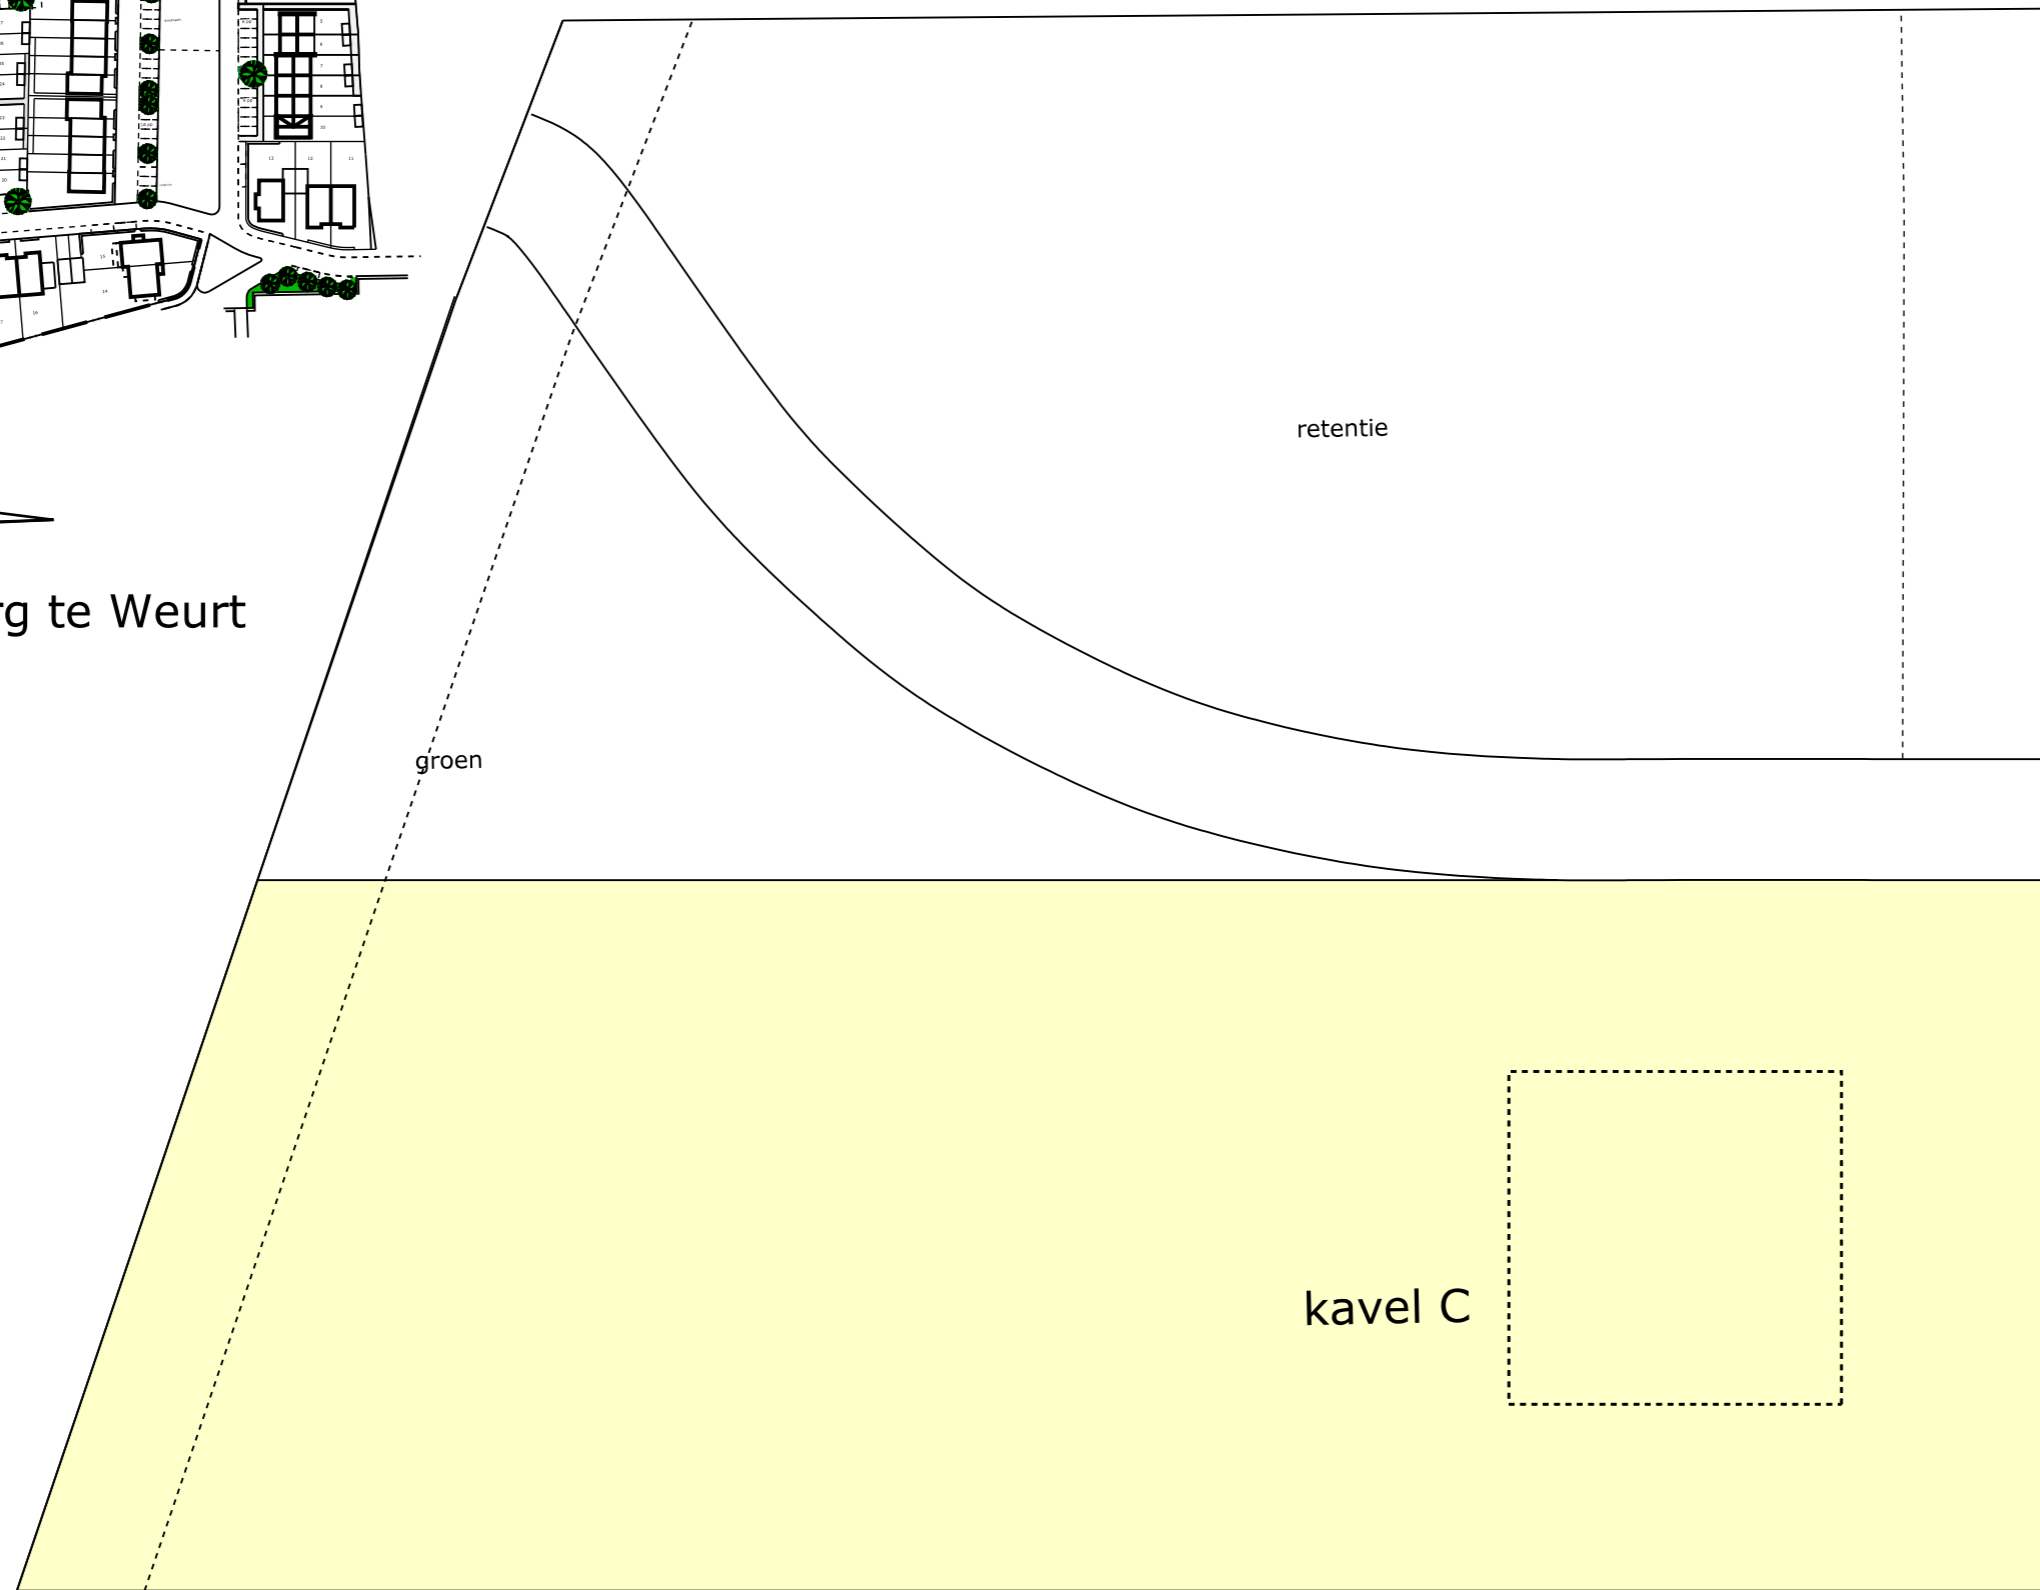

plan Roozenburg te Weurt

kavel schaal 1:250